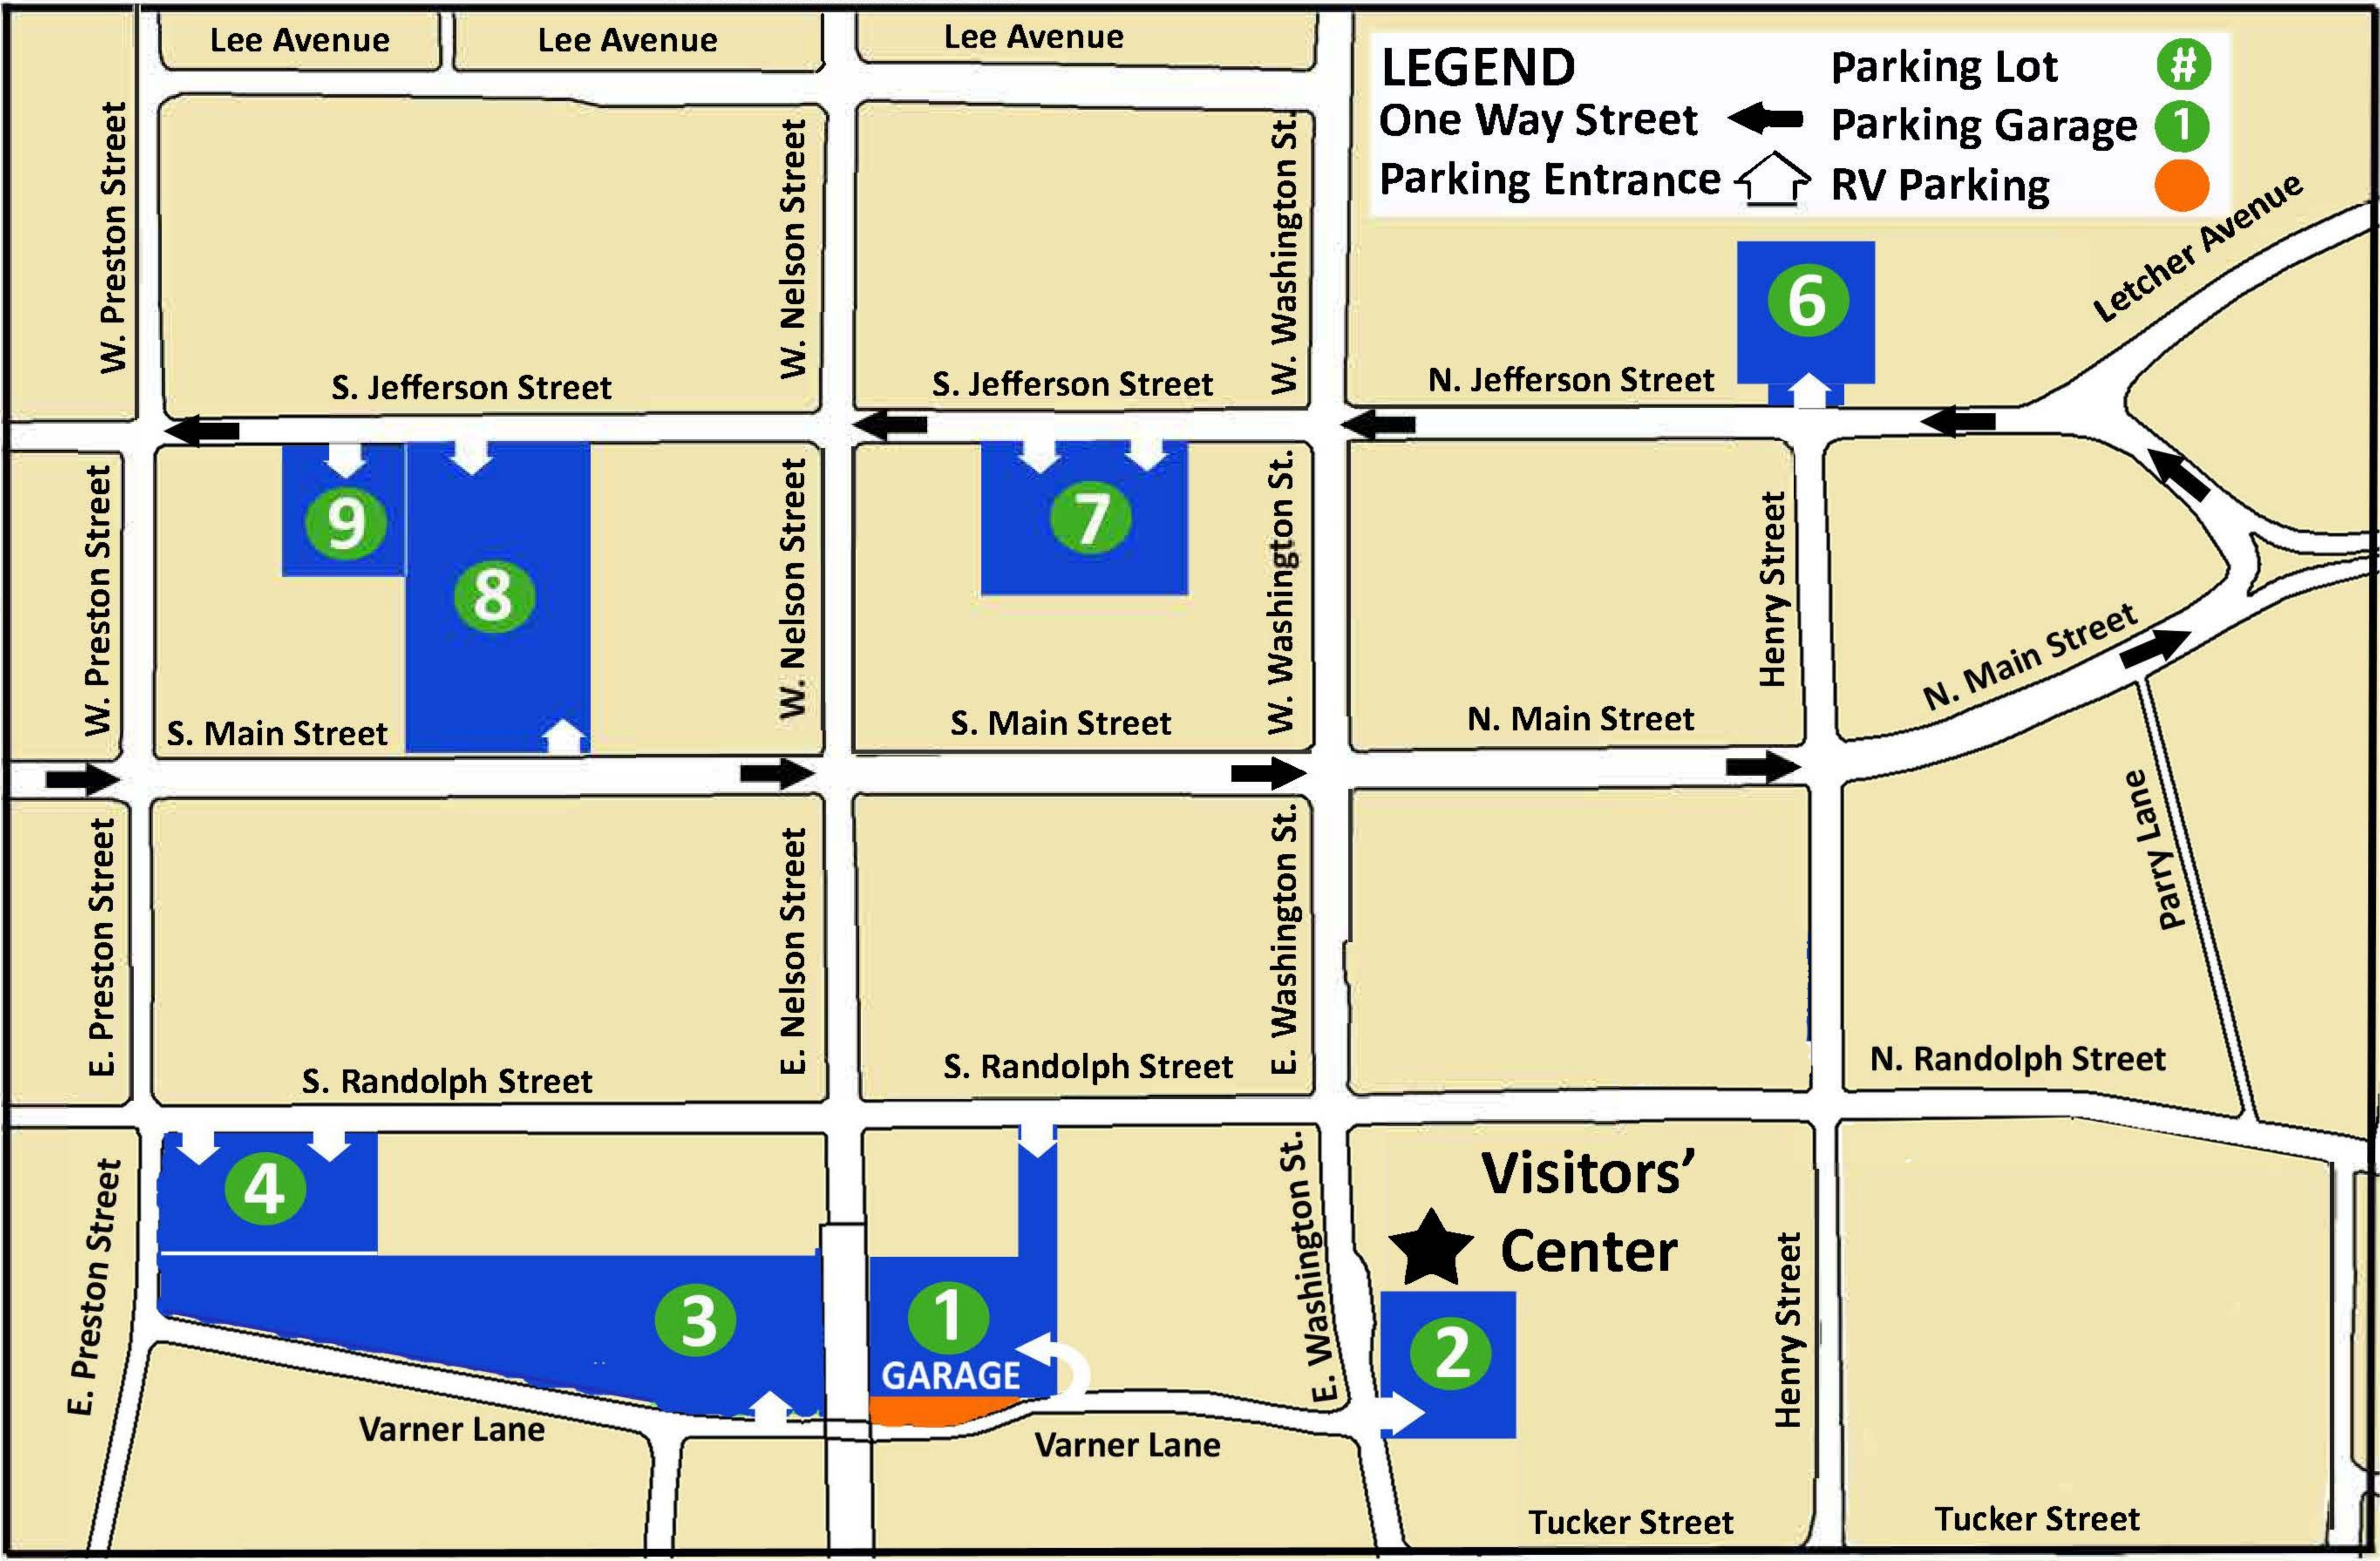

FROM: Rte 60
West Midland Trail

LEGEND

One Way Street ←

Parking Lot #

Parking Entrance ↗

Parking Garage 1

RV Parking ●

FROM: I-81 & US 11
South Lee Highway

FROM: I-81, I-64 & US 11
North Lee Highway

FROM: I-81 & Rte 60
East Midland Trail

FROM: I-81 & Rte 60
East Midland Trail

★
Visitors' Center

1
GARAGE

6

9

8